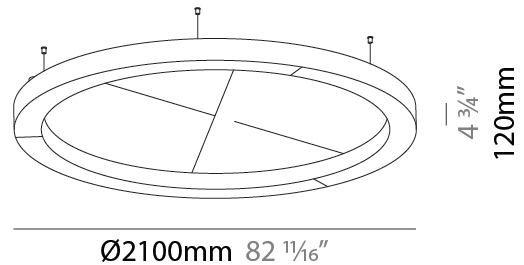

GENERAL

Series: Glorious Acoustic
Brand: Prolicht
Division: Architectural
Mounting Type: Suspension
Mounting Location: Ceiling
Subcategory: Acoustic

PHYSICAL

Shape: Round
Diameter (mm): 2100
Diameter (in): 82 ¹¹/₁₆
Width (mm): 120
Width (in): 4 ³/₄
Light Distribution: Direct
Diffuser: PMMA - Opal / Micro-Prism
Fixture Finish: SSR / BKV / CWI / CRY / HAB / UFT / ITA / RUA / FTG / MYG / LOD / PUS / FRO / FUP / KIA / POP / BLS / SPG / MEY / GOH / GUM / CHC / COM / ABZ / JAG / OBR / MOS / ROR
Accent Finish: ANC / ASH / BNA / BTC / BZE / CEL / EGG / EVG / FOG / FOS / FST / FUA / IRI / IRO / KHA / LIC / LIM / MER / MSN / MUS / ONX / PEA / PLU / POL / PPY / RAY / ROY / RST / STE / SWD / TAN / TAU
Fixture Material: Aluminum
Cable Details: 2 000mm / 78 3/4" or 6 000mm / 236 1/4" Transparent Cable

ELECTRICAL

Lamp Type: LED (Zhaga Standard)
Input Wattage (W): 102.8
Total Output Wattage (W): 94.6
Dimming: Non-Dimmable
Driver Included: Yes
Driver Location: Integrated
Driver Type: Constant Current - Universal
Driver Class: Class 2
Input Voltage (V): 120 - 277

LED

Color Temperature (°K): 2700 / 3000 / 3500 / 4000
Max. Delivered Lumen (lm): 9554 / 9888 / 11611 / 10053
Nominal Lumen (lm): 13405 / 13874 / 16291 / 14105
CRI: >90 CRI
Lamp Life (hrs): 50000

OPTICAL

RATINGS AND CERTIFICATIONS

Certified By: CSA Certified to UL and CSA Standards
IP rating: IP20