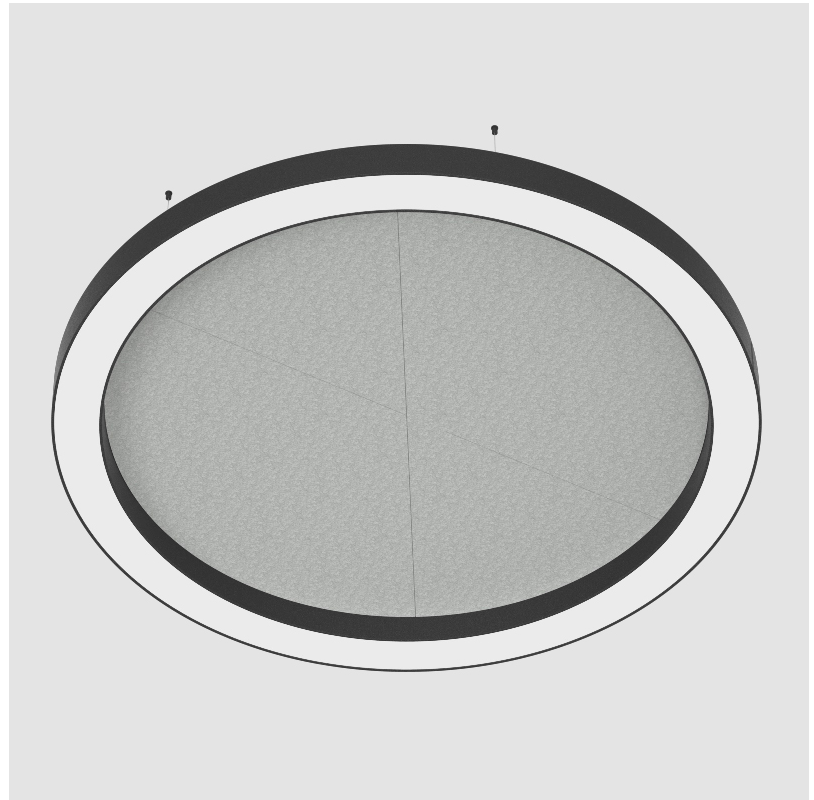

GENERAL

Series: Glorious Acoustic
Brand: Prolicht
Division: Architectural
Mounting Type: Suspension
Mounting Location: Ceiling
Subcategory: Acoustic

PHYSICAL

Shape: Round
Diameter (mm): 2100
Diameter (in): 82 ¹¹/₁₆
Width (mm): 120
Width (in): 4 ³/₄
Light Distribution: Direct
Diffuser: PMMA - Opal / Micro-Prism
Fixture Finish: SSR / BKV / CWI / CRY / HAB / UFT / ITA / RUA / FTG / MYG / LOD / PUS / FRO / FUP / KIA / POP / BLS / SPG / MEY / GOH / GUM / CHC / COM / ABZ / JAG / OBR / MOS / ROR
Accent Finish: ANC / ASH / BNA / BTC / BZE / CEL / EGG / EVG / FOG / FOS / FST / FUA / IRI / IRO / KHA / LIC / LIM / MER / MSN / MUS / ONX / PEA / PLU / POL / PPY / RAY / ROY / RST / STE / SWD / TAN / TAU
Fixture Material: Aluminum
Cable Details: 2 000mm / 78 3/4" or 6 000mm / 236 1/4" Transparent Cable

ELECTRICAL

Lamp Type: LED (Zhaga Standard)
Input Wattage (W): 102.8
Total Output Wattage (W): 94.6
Dimming: Non-Dimmable
Driver Included: Yes
Driver Location: Integrated
Driver Type: Constant Current - Universal
Driver Class: Class 2
Input Voltage (V): 120 - 277

LED

Color Temperature (°K): 2700 / 3000 / 3500 / 4000
Max. Delivered Lumen (lm): 9554 / 9888 / 11611 / 10053
Nominal Lumen (lm): 13405 / 13874 / 16291 / 14105
CRI: >90 CRI
Lamp Life (hrs): 50000

OPTICAL

RATINGS AND CERTIFICATIONS

Certified By: CSA Certified to UL and CSA Standards
IP rating: IP20