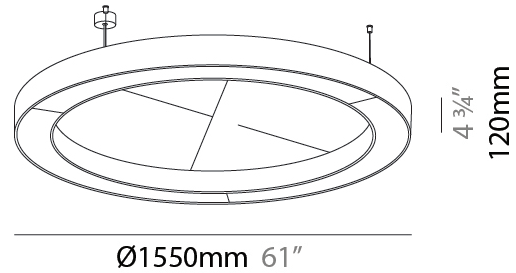

GENERAL

Series: Glorious Acoustic
Brand: Prolicht
Division: Architectural
Mounting Type: Suspension
Mounting Location: Ceiling
Subcategory: Acoustic

PHYSICAL

Shape: Round
Diameter (mm): 1550
Diameter (in): 61
Width (mm): 120
Width (in): 4 ¾
Light Distribution: Direct
Diffuser: PMMA - Opal / Micro-Prism
Fixture Finish: SSR / BKV / CWI / CRY / HAB / UFT / ITA / RUA / FTG / MYG / LOD / PUS / FRO / FUP / KIA / POP / BLS / SPG / MEY / GOH / GUM / CHC / COM / ABZ / JAG / OBR / MOS / ROR
Accent Finish: ANC / ASH / BNA / BTC / BZE / CEL / EGG / EVG / FOG / FOS / FST / FUA / IRI / IRO / KHA / LIC / LIM / MER / MSN / MUS / ONX / PEA / PLU / POL / PPY / RAY / ROY / RST / STE / SWD / TAN / TAU
Fixture Material: Aluminum
Cable Details: 2 000mm / 78 3/4" or 6 000mm / 236 1/4" Transparent Cable

ELECTRICAL

Lamp Type: LED (Zhaga Standard)
Input Wattage (W): 73.4
Total Output Wattage (W): 66.3
Dimming: Non-Dimmable
Driver Included: Yes
Driver Location: Integrated
Driver Type: Constant Current - Universal
Driver Class: Class 2
Input Voltage (V): 120 - 277

LED

Color Temperature (°K): 2700 / 3000 / 3500 / 4000
Max. Delivered Lumen (lm): 6224 / 6442 / 7564 / 6549
Nominal Lumen (lm): 9575 / 9910 / 11636 / 10075
CRI: >90 CRI
Lamp Life (hrs): 50000

OPTICAL

RATINGS AND CERTIFICATIONS

Certified By: CSA Certified to UL and CSA Standards
IP rating: IP20