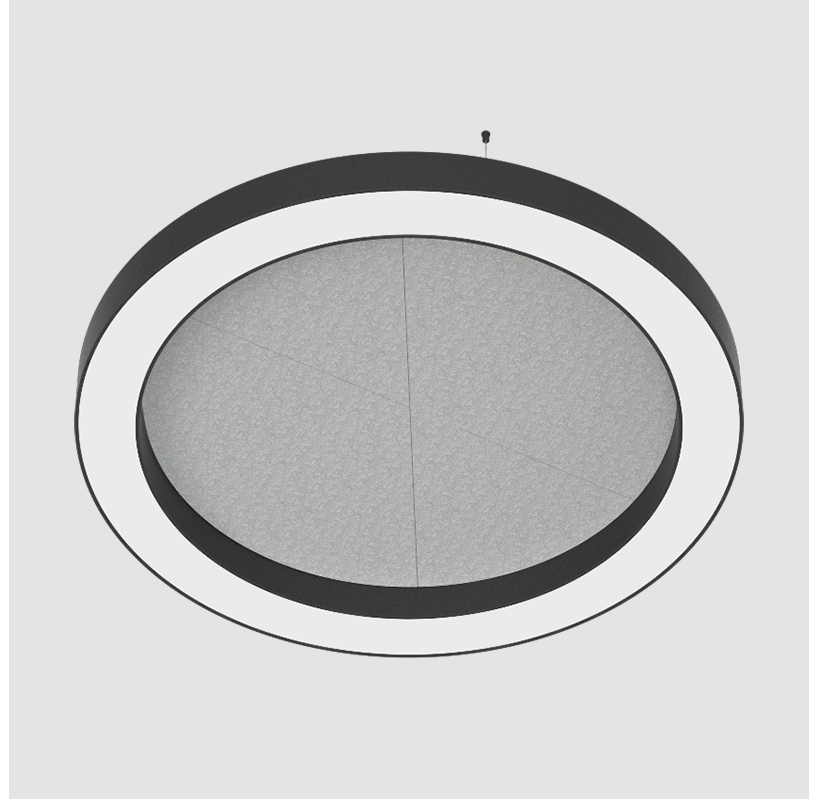

GENERAL

Series: Glorious Acoustic
Brand: Prolicht
Division: Architectural
Mounting Type: Suspension
Mounting Location: Ceiling
Subcategory: Acoustic

PHYSICAL

Shape: Round
Diameter (mm): 1550
Diameter (in): 61
Width (mm): 120
Width (in): 4 ¾
Light Distribution: Direct
Diffuser: PMMA - Opal / Micro-Prism
Fixture Finish: SSR / BKV / CWI / CRY / HAB / UFT / ITA / RUA / FTG / MYG / LOD / PUS / FRO / FUP / KIA / POP / BLS / SPG / MEY / GOH / GUM / CHC / COM / ABZ / JAG / OBR / MOS / ROR
Accent Finish: ANC / ASH / BNA / BTC / BZE / CEL / EGG / EVG / FOG / FOS / FST / FUA / IRI / IRO / KHA / LIC / LIM / MER / MSN / MUS / ONX / PEA / PLU / POL / PPY / RAY / ROY / RST / STE / SWD / TAN / TAU
Fixture Material: Aluminum
Cable Details: 2 000mm / 78 3/4" or 6 000mm / 236 1/4" Transparent Cable

ELECTRICAL

Lamp Type: LED (Zhaga Standard)
Input Wattage (W): 73.4
Total Output Wattage (W): 66.3
Dimming: Non-Dimmable
Driver Included: Yes
Driver Location: Integrated
Driver Type: Constant Current - Universal
Driver Class: Class 2
Input Voltage (V): 120 - 277

LED

Color Temperature (°K): 2700 / 3000 / 3500 / 4000
Max. Delivered Lumen (lm): 6224 / 6442 / 7564 / 6549
Nominal Lumen (lm): 9575 / 9910 / 11636 / 10075
CRI: >90 CRI
Lamp Life (hrs): 50000

OPTICAL

RATINGS AND CERTIFICATIONS

Certified By: CSA Certified to UL and CSA Standards
IP rating: IP20